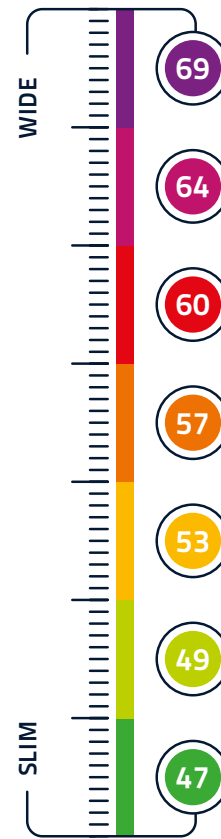

IMPORTANT INFO:

If you print this page with Adobe Acrobat, please choose "None" from the page scaling pop up menu, so that the page will be printed in original size.

YOUR PERFECT SIZED CONDOM

Feeling it all when he's standing tall

Your advantage: 7 sizes for a perfect fit that offer more safety and more feeling

It's so easy: Cut the **MY.SIZE** measuring tape on the dotted line with scissors.

Carefully wrap the **MY.SIZE** measuring tape around the thickest part of your penis and read our recommended size shown by the arrow.

Attention: Be careful when cutting the measuring tape, as paper edges could be sharp!

With the shown size you have found your perfect sized **MY.SIZE** condom.

Penis circumference ▶ **MY.SIZE** Recommendation

WIDE

SLIM

Your perfect sized condom.

Information: To find your perfect sized **MY.SIZE** condom, the circumference of your penis is important. The length of the penis is not important for the condom size.