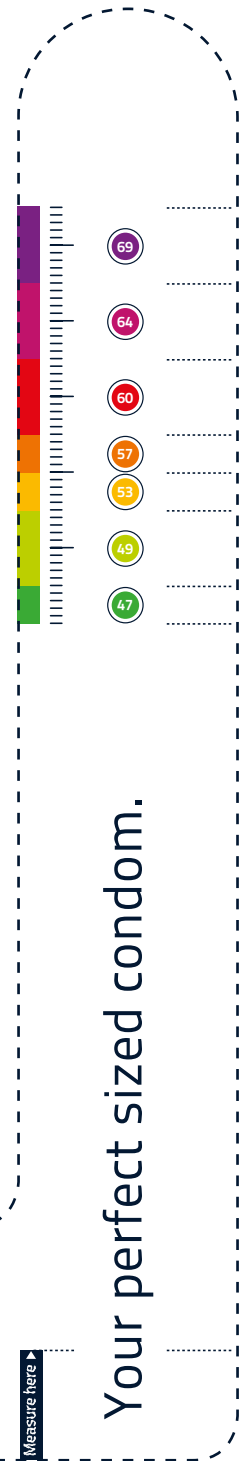

IMPORTANT INFO:

If you print this page with Adobe Acrobat, please choose "None" from the page scaling pop up menu, so that the page will be printed in original size.

YOUR PERFECT SIZED CONDOM

Feeling it all when he's standing tall

Your advantage: 7 sizes for a perfect fit that offer more safety and more feeling

It's so easy: Cut the **MY.SIZE** measuring tape on the dotted line with scissors.

Carefully wrap the **MY.SIZE** measuring tape around the thickest part of your penis and read our recommended size shown by the arrow.

Attention: Be careful when cutting the measuring tape, as paper edges could be sharp!

With the shown size you have found your perfect sized **MY.SIZE** condom.

Penis circumference ▶ **MY.SIZE** Recommendation

WIDE

SLIM

Your perfect sized condom.

Information: To find your perfect sized **MY.SIZE** condom, the circumference of your penis is important. The length of the penis is not important for the condom size.